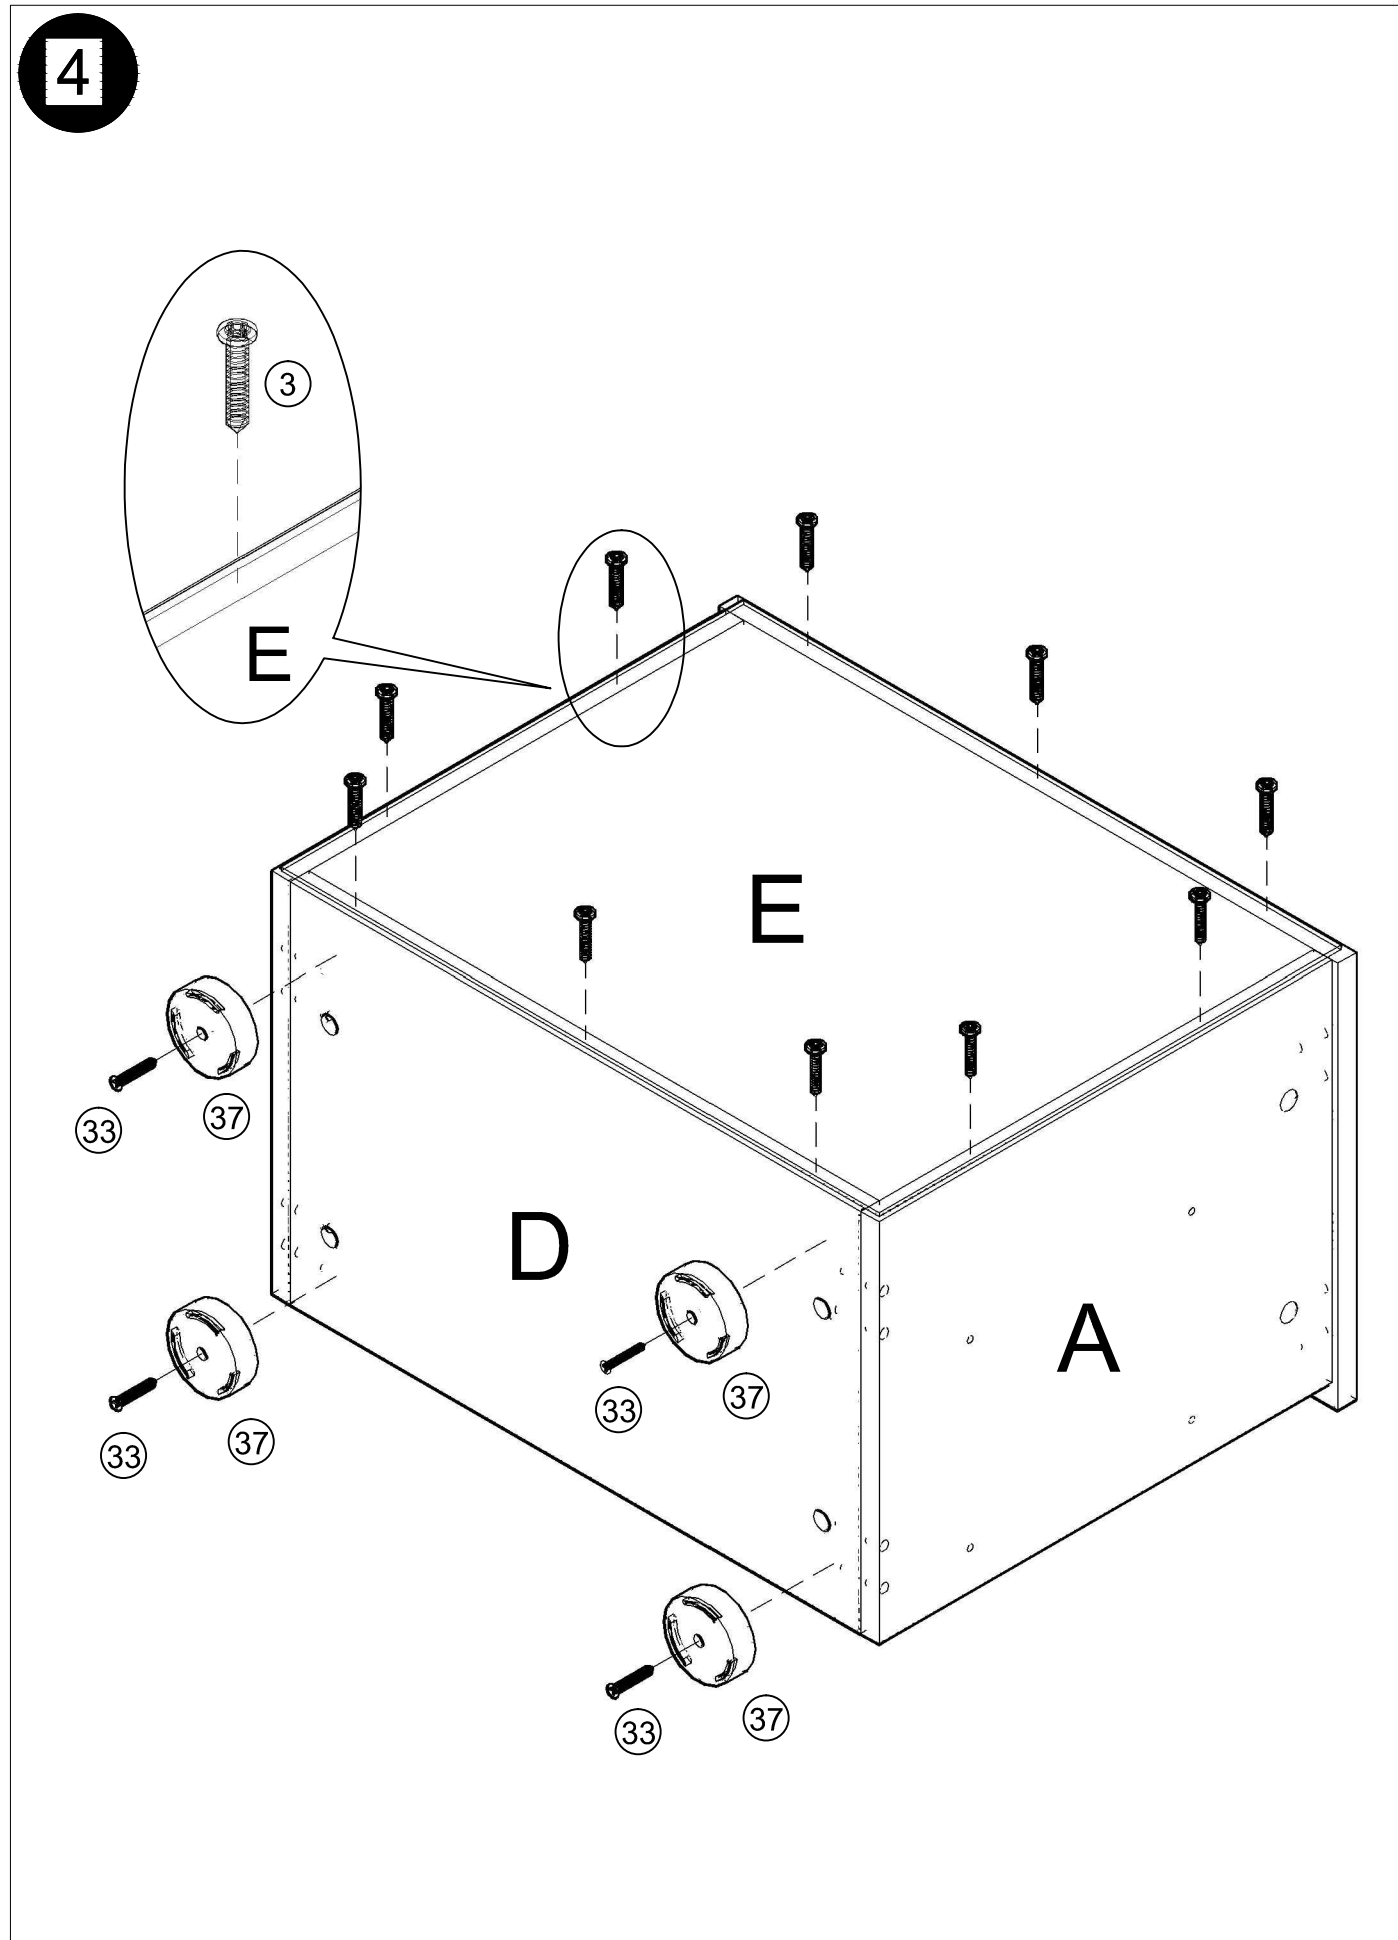

MESITA "LYON" 2 CAJONES

MESITA "LYON" 2 CAJONES

③ x11 MTR0610 3x20	④ x4 MTR0620 M4x7	⑤ x8 MTR0641 6,3x11
⑧ x8 MTR0715	⑮ x8 MTR0720	⑯ x8 MVA0090
⑳ x1 MCL0090	㉑ x4 MCD0090	㉓ x4 MTR0250 3,5x30
㉗ x4 MPP0004